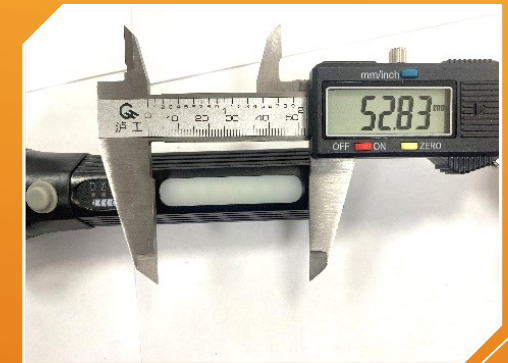

NEW POWER® PRODUCT

Product Name: Aluminum Alloy Flashlight

Item Number: NP5803

Product Features

This USB rechargeable LED flashlight is an ideal lighting solution tailored for households in areas with unstable power supply, especially designed to Daily Household Use, Outdoor & Adventure. Here are its standout features:

- *2-Level Brightness Adjustment*
- *2 luminous objects *
- *Long-lasting Lighting Duration *
- *Durable and Shock-resistant Design*

Individual packaging /cm	Waterproof rating	Battery type	Solar panel/cm
6*6*12	IP65	18650x1	Not have
Lighting duration	Lighting angle	Lighting area	Power
8 - 12hours	72°	35square	15w
Carton packaging size/cm		Carton weight/kg	
52*43*32		15kg/100PCS