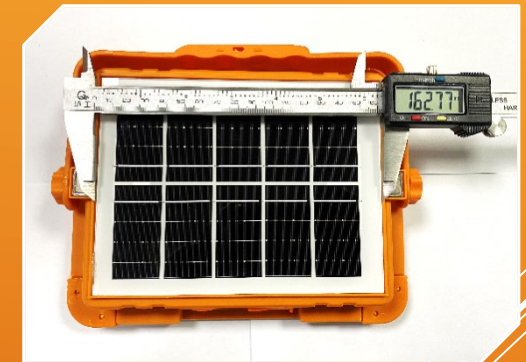

NEW POWER® PRODUCT

Product Name: Neutral White Floodlight

Item Number: D9

Product Features

This solar USB rechargeable LED floodlight is an ideal lighting solution tailored for households in areas with unstable power supply, especially designed to Commercial & Retail, Industrial & Logistics. Here are its standout features:

- *3-Level Brightness Adjustment*
- *Wide Lighting Coverage*
- *Long-lasting Lighting Duration*
- *Durable and Shock-resistant Design*

Individual packaging /cm	Waterproof rating	Battery type	Solar panel/cm
22*18*5.5	IP66	18650 *2	16*12
Lighting duration	Lighting angle	Lighting area	Power
8 - 12hours	160°	100square	100w

Carton packaging size/cm	Carton weight/kg
57*45.5*38	28.72kg/40pcs