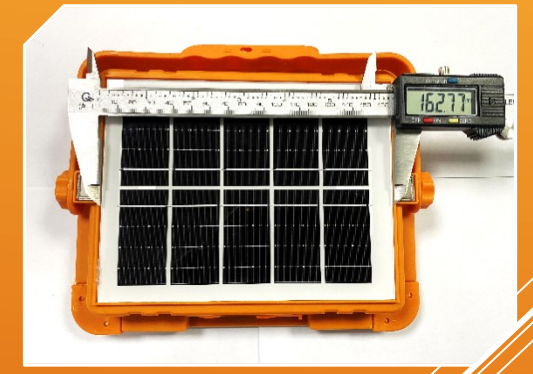

NEW POWER® PRODUCT

Product Name: Neutral White Floodlight

Item Number: D8

Product Features

This solar USB rechargeable LED floodlight is an ideal lighting solution tailored for households in areas with unstable power supply, especially designed to Commercial & Retail, Industrial & Logistics. Here are its standout features:

- *3-Level Brightness Adjustment*
- *Wide Lighting Coverage*
- *Long-lasting Lighting Duration*
- *Durable and Shock-resistant Design*

Individual packaging /cm	Waterproof rating	Battery type	Solar panel/cm
22*18*5.5	IP66	18650 *2	16*12
Lighting duration	Lighting angle	Lighting area	Power
8 - 12hours	160°	80square	80w

Carton packaging size/cm	Carton weight/kg
57*45.5*38	25.55kg/40pcs