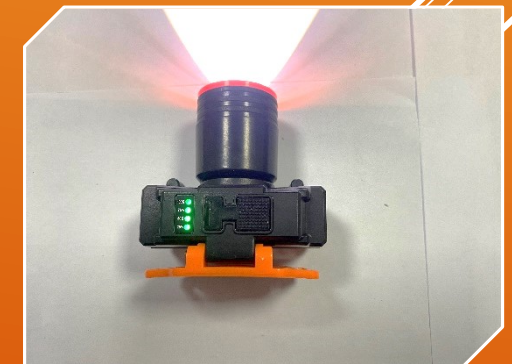

NEW POWER® PRODUCT

Product Name: Engineering Plastic LED Headlight

Item Number: H3575/608B

Product Features

This USB rechargeable focusable LED headlight is an ideal lighting solution tailored for households in areas with unstable power supply, especially designed to Workshop, Repair Shop. Here are its standout features:

- *3-Level Brightness Adjustment*
- *Wide Lighting Coverage*
- *Long-lasting Lighting Duration*
- *Durable and Shock-resistant Design*

Individual packaging /cm	Waterproof rating	Battery type	Solar panel/cm
4*4*8	IP65	18650x1	Not have
Lighting duration	Lighting angle	Lighting area	Power
8 - 12hours	72°	20square	15w

Carton packaging size/cm	Carton weight/kg
44.5*44.5*38	15kg/100pcs