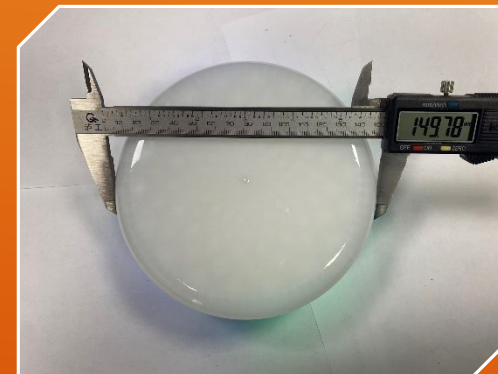

NEW POWER® PRODUCT

Product Name: Solar Rechargeable LED Light

Item Number: XC150

Product Features

This solar USB rechargeable hanging light is an ideal lighting solution tailored for households in areas with unstable power supply, especially designed to meet the daily needs of African families. Here are its standout features:

- *3-Level Brightness Adjustment*
- *Wide Lighting Coverage*
- *Long-lasting Lighting Duration*
- *Durable and Shock-resistant Design*

Individual packaging /cm	Waterproof rating	Battery type	Solar panel/cm
15.5*6.5*15.5	IP65	18650x3	Ø88mm
Lighting duration	Lighting angle	Lighting area	Power
8 - 12hours	360°	30square	20W

Carton packaging size/cm	Carton weight/kg
65*34.5*65.5	34.5kg/40pcs