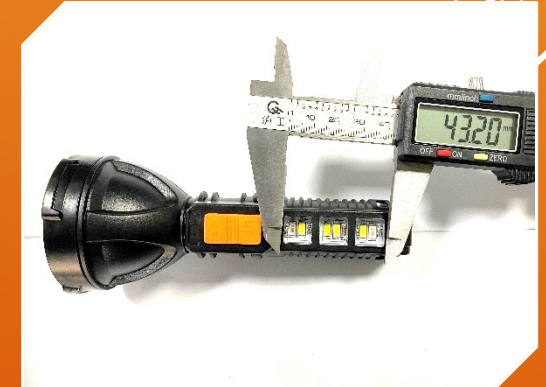

NEW POWER® PRODUCT

Product Name: Engineering Plastic LED Flashlight

Item Number: F62145/173

Product Features

This USB rechargeable LED flashlight is an ideal lighting solution tailored for households in areas with unstable power supply, especially designed to Daily Household Use, Outdoor & Adventure. Here are its standout features:

- *3-Level Brightness Adjustment*
- *2 luminous objects *
- *Long-lasting Lighting Duration*
- *Durable and Shock-resistant Design*

Individual packaging /cm	Waterproof rating	Battery type	Solar panel/cm
8*8*18	IP65	18650x1	Not have
Lighting duration	Lighting angle	Lighting area	Power
8 - 12hours	72°	15square	15w

Carton packaging size/cm	Carton weight/kg
47.5*41*68.5	21.4kg/160pcs