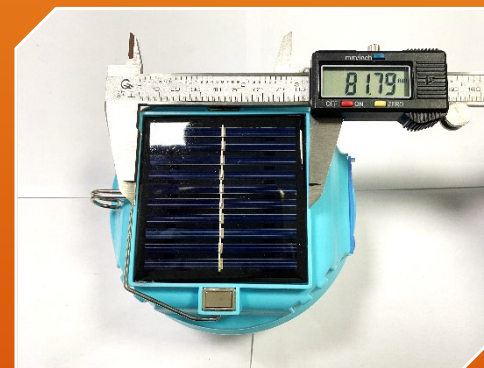

NEW POWER® PRODUCT

Product Name: Solar Rechargeable LED Light

Item Number: E150

Product Features

This solar USB rechargeable hanging light is an ideal lighting solution tailored for households in areas with unstable power supply, especially designed to meet the daily needs of African families. Here are its standout features:

- *3-Level Brightness Adjustment*
- *Wide Lighting Coverage*
- *Long-lasting Lighting Duration*
- *Durable and Shock-resistant Design*

Individual packaging /cm	Waterproof rating	Battery type	Solar panel/cm
15*15*8	IP66	18650 *2	8*8
Lighting duration	Lighting angle	Lighting area	Power
8 - 12hours	360°	30square	20w

Carton packaging size/cm	Carton weight/kg
67*39*54.5	23.03kg/100pcs