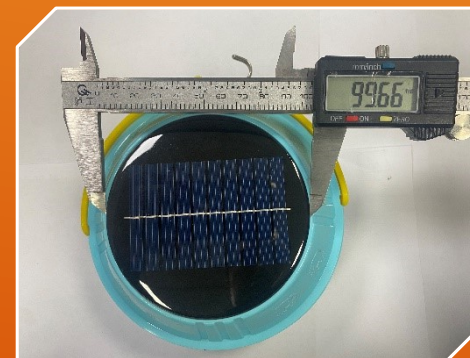

NEW POWER® PRODUCT

Product Name: Rechargeable LED Disk Light

Item Number: 1003

Product Features

This solar USB rechargeable hanging light is an ideal lighting solution tailored for households in areas with unstable power supply, especially designed to meet the daily needs of African families. Here are its standout features:

- *3-Level Brightness Adjustment*
- *Wide Lighting Coverage*
- *Long-lasting Lighting Duration*
- *Durable and Shock-resistant Design*

Individual packaging /cm	Waterproof rating	Battery type	Solar panel/cm
15*15*8	IP65	18650x3	Ø100mm
Lighting duration	Lighting angle	Lighting area	Power
8-12hours	360°	50square	50W

Carton packaging size/cm	Carton weight/kg
63*32*42	15.5kg/40pcs