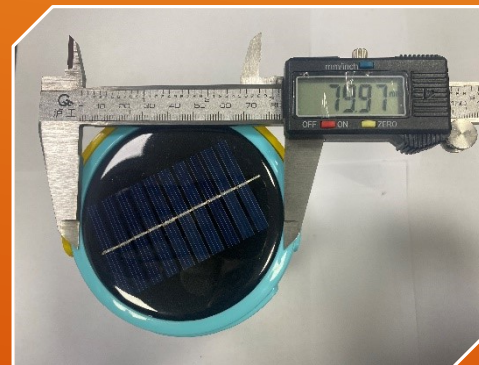

NEW POWER® PRODUCT

Product Name: Rechargeable LED Light

Item Number: 1004

Product Features

This solar USB rechargeable hanging light is an ideal lighting solution tailored for households in areas with unstable power supply, especially designed to meet the daily needs of African families. Here are its standout features:

- *3-Level Brightness Adjustment*
- *Wide Lighting Coverage*
- *Long-lasting Lighting Duration*
- *Durable and Shock-resistant Design*

Individual packaging /cm	Waterproof rating	Battery type	Solar panel/cm
10.5*10.5*12.5	IP65	18650x1	Ø80mm
Lighting duration	Lighting angle	Lighting area	Power
8-12hours	360°	20square	20W

Carton packaging size/cm	Carton weight/kg
55.5*55.5*52.5	20.8kg/100pcs