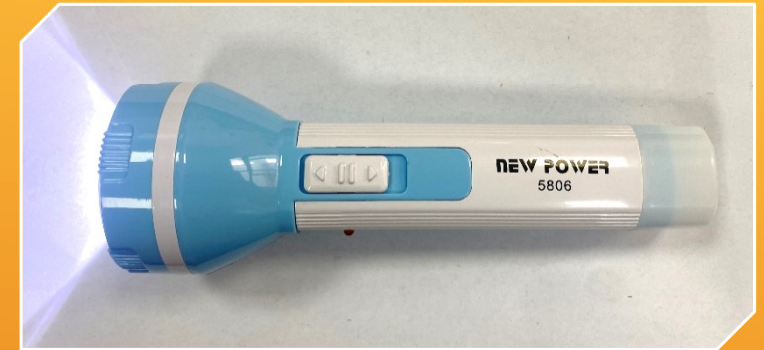

NEW POWER® PRODUCT

Product Name: Engineering Plastic Flashlight

Item Number: NP5806

Product Features

This USB rechargeable LED flashlight is an ideal lighting solution tailored for households in areas with unstable power supply, especially designed to Daily Household Use, Outdoor & Adventure. Here are its standout features:

- *2-Level Brightness Adjustment*
- *2 luminous objects *
- *Long-lasting Lighting Duration *
- *Durable and Shock-resistant Design*

Individual packaging /cm	Waterproof rating	Battery type	Solar panel/cm
6*6*12	IP65	18650x1	Not have
Lighting duration	Lighting angle	Lighting area	Power
8 - 12hours	72°	45square	20w

Carton packaging size/cm	Carton weight/kg
54*43*48	18kg/160PCS