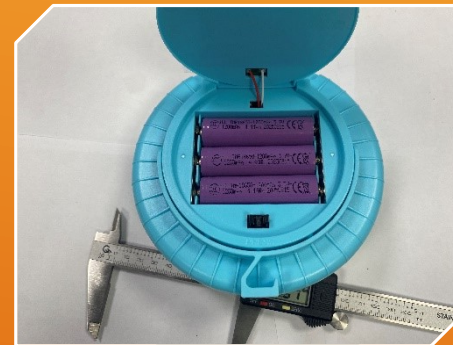

NEW POWER® PRODUCT

Product Name: Solar Rechargeable LED Light

Item Number: XC150

Product Features

This solar USB rechargeable hanging light is an ideal lighting solution tailored for households in areas with unstable power supply, especially designed to meet the daily needs of African families. Here are its standout features:

- *3-Level Brightness Adjustment*
- *Wide Lighting Coverage*
- *Long-lasting Lighting Duration*
- *Durable and Shock-resistant Design*

Individual packaging /cm	Waterproof rating	Battery type	Solar panel/cm
15.5*6.5*15.5	IP65	18650x3	Ø88mm
Lighting duration	Lighting angle	Lighting area	Power
8 - 12hours	360°	30square	20W

Carton packaging size/cm	Carton weight/kg
65*34.5*65.5	34.5kg/40pcs