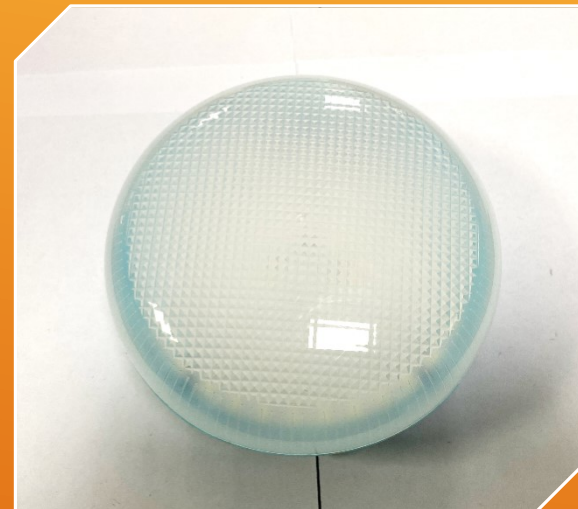

NEW POWER® PRODUCT

Product Name: Solar Rechargeable LED Light

Item Number: E150

Product Features

This solar USB rechargeable hanging light is an ideal lighting solution tailored for households in areas with unstable power supply, especially designed to meet the daily needs of African families. Here are its standout features:

- *3-Level Brightness Adjustment*
- *Wide Lighting Coverage*
- *Long-lasting Lighting Duration*
- *Durable and Shock-resistant Design*

Individual packaging /cm	Waterproof rating	Battery type	Solar panel/cm
15*15*8	IP66	18650 *2	8*8
Lighting duration	Lighting angle	Lighting area	Power
8 - 12hours	360°	30square	20w

Carton packaging size/cm	Carton weight/kg
67*39*54.5	23.03kg/100pcs