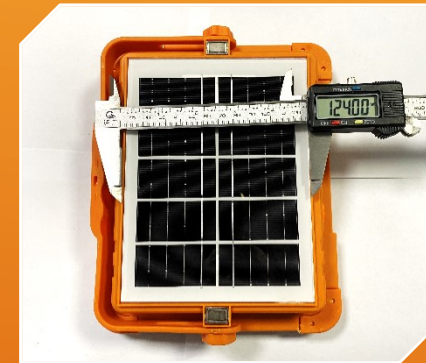

NEW POWER® PRODUCT

Product Name: Neutral White Floodlight

Item Number: D9

Product Features

This solar USB rechargeable LED floodlight is an ideal lighting solution tailored for households in areas with unstable power supply, especially designed to Commercial & Retail, Industrial & Logistics. Here are its standout features:

- *3-Level Brightness Adjustment*
- *Wide Lighting Coverage*
- *Long-lasting Lighting Duration*
- *Durable and Shock-resistant Design*

Individual packaging /cm	Waterproof rating	Battery type	Solar panel/cm
22*18*5.5	IP66	18650 *2	16*12
Lighting duration	Lighting angle	Lighting area	Power
8 - 12hours	160°	100square	100w

Carton packaging size/cm	Carton weight/kg
57*45.5*38	28.72kg/40pcs