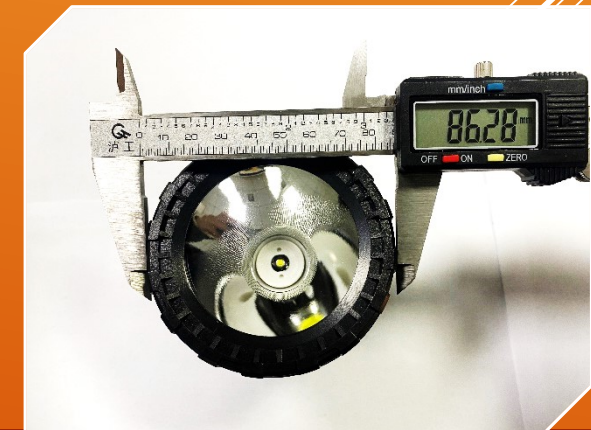

Individual packaging /cm	Waterproof rating	Battery type	Solar panel/cm
10*10*10	IP65	18650x1	Not have
Lighting duration	Lighting angle	Lighting area	Power
8 - 12hours	72°	50square	20w

Carton packaging size/cm	Carton weight/kg
53.5*44.5*49	22.5kg/100pcs