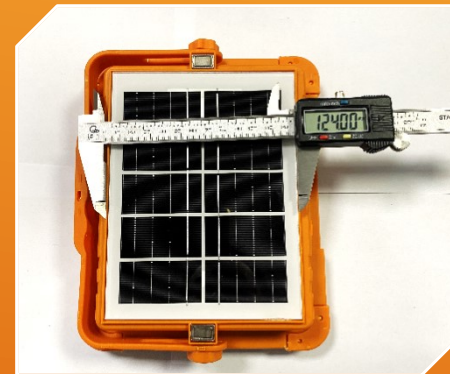

NEW POWER® PRODUCT

Product Name: Neutral White Floodlight

Item Number: D8

Product Features

This solar USB rechargeable LED floodlight is an ideal lighting solution tailored for households in areas with unstable power supply, especially designed to Commercial & Retail, Industrial & Logistics. Here are its standout features:

- *3-Level Brightness Adjustment*
- *Wide Lighting Coverage*
- *Long-lasting Lighting Duration*
- *Durable and Shock-resistant Design*

Individual packaging /cm	Waterproof rating	Battery type	Solar panel/cm
22*18*5.5	IP66	18650 *2	16*12
Lighting duration	Lighting angle	Lighting area	Power
8 - 12hours	160°	80square	80w

Carton packaging size/cm	Carton weight/kg
57*45.5*38	25.55kg/40pcs