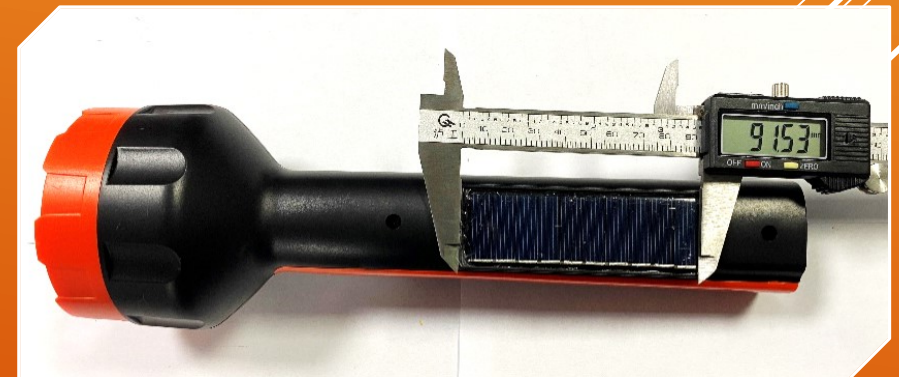

NEW POWER® PRODUCT

Product Name: Engineering Plastic LED Flashlight

Item Number: J03

Product Features

This solar USB rechargeable LED flashlight is an ideal lighting solution tailored for households in areas with unstable power supply, especially designed to Daily Household Use, Outdoor & Adventure. Here are its standout features:

- *3-Level Brightness Adjustment*
- *Wide Lighting Coverage*
- *Long-lasting Lighting Duration*
- *Durable and Shock-resistant Design*

Individual packaging /cm	Waterproof rating	Battery type	Solar panel/cm
30*12*12	IP66	18650 *1	9*3
Lighting duration	Lighting angle	Lighting area	Power
8 - 12hours	72°	20square	20w

Carton packaging size/cm	Carton weight/kg
68*45*39.5	39.5kg/60pcs