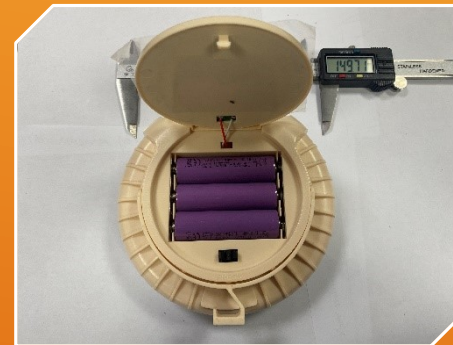

NEW POWER® PRODUCT

Product Name: Solar Rechargeable LED Light

Item Number: D150

Product Features

This solar USB rechargeable hanging light is an ideal lighting solution tailored for households in areas with unstable power supply, especially designed to meet the daily needs of African families. Here are its standout features:

- *3-Level Brightness Adjustment*
- *Wide Lighting Coverage*
- *Long-lasting Lighting Duration*
- *Durable and Shock-resistant Design*

Individual packaging /cm	Waterproof rating	Battery type	Solar panel/cm
15.5*6.0*15.5	IP65	18650x3	Ø88mm
Lighting duration	Lighting angle	Lighting area	Power
8 - 12hours	360°	30square	20W

Carton packaging size/cm	Carton weight/kg
64.5*32*67.5	28.5kg/40pcs